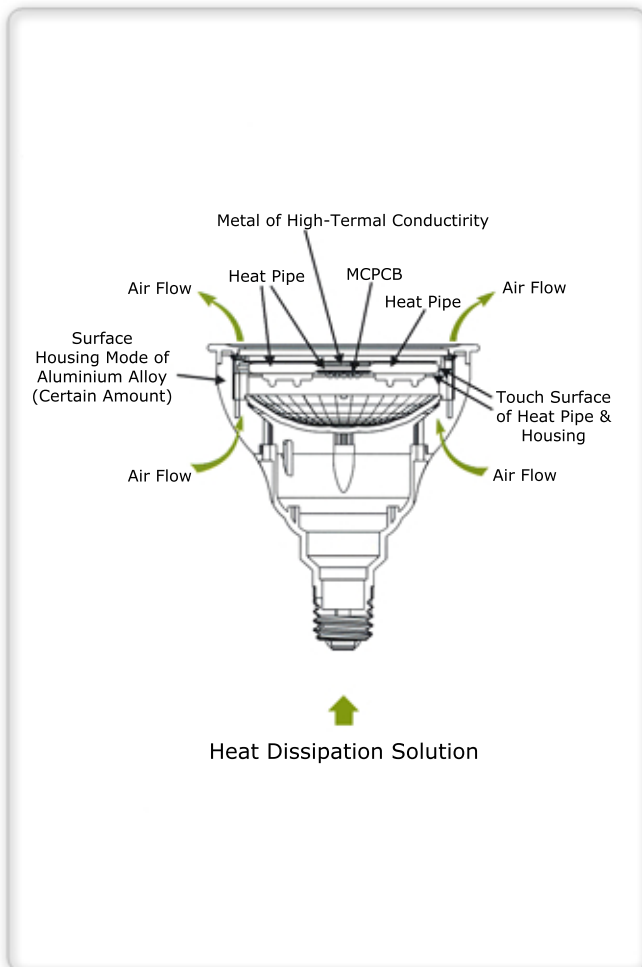

True Color Of Nature

CRI >95

Reflector Features

A, Excellent Heat Dissipation

B, Extra High CRI